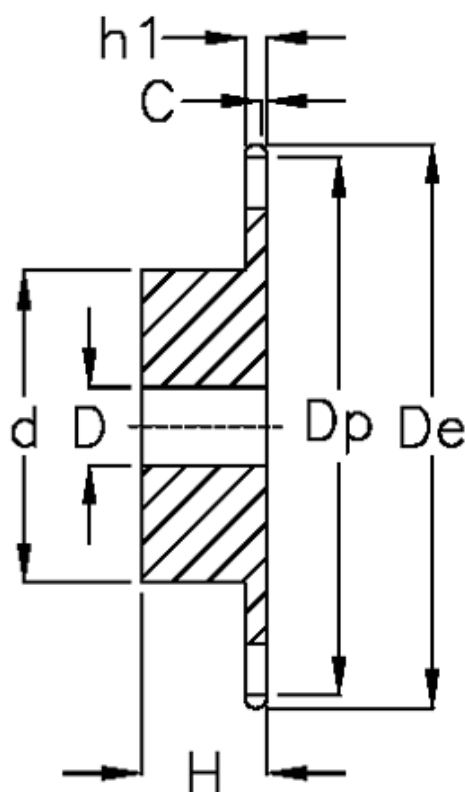

Article number: 616011005016

Description: Sprocket 08 B-1 Z=16 simplex
predrilled

Measures

C = 1.3

d = 50

D = 12±0,5

De = 69.5

Dp = 65.1

For chain size = 1/2" x 5/16"

For chain type = 08 B-1

H = 28

h1 = 7.2

Number of teeth = 16